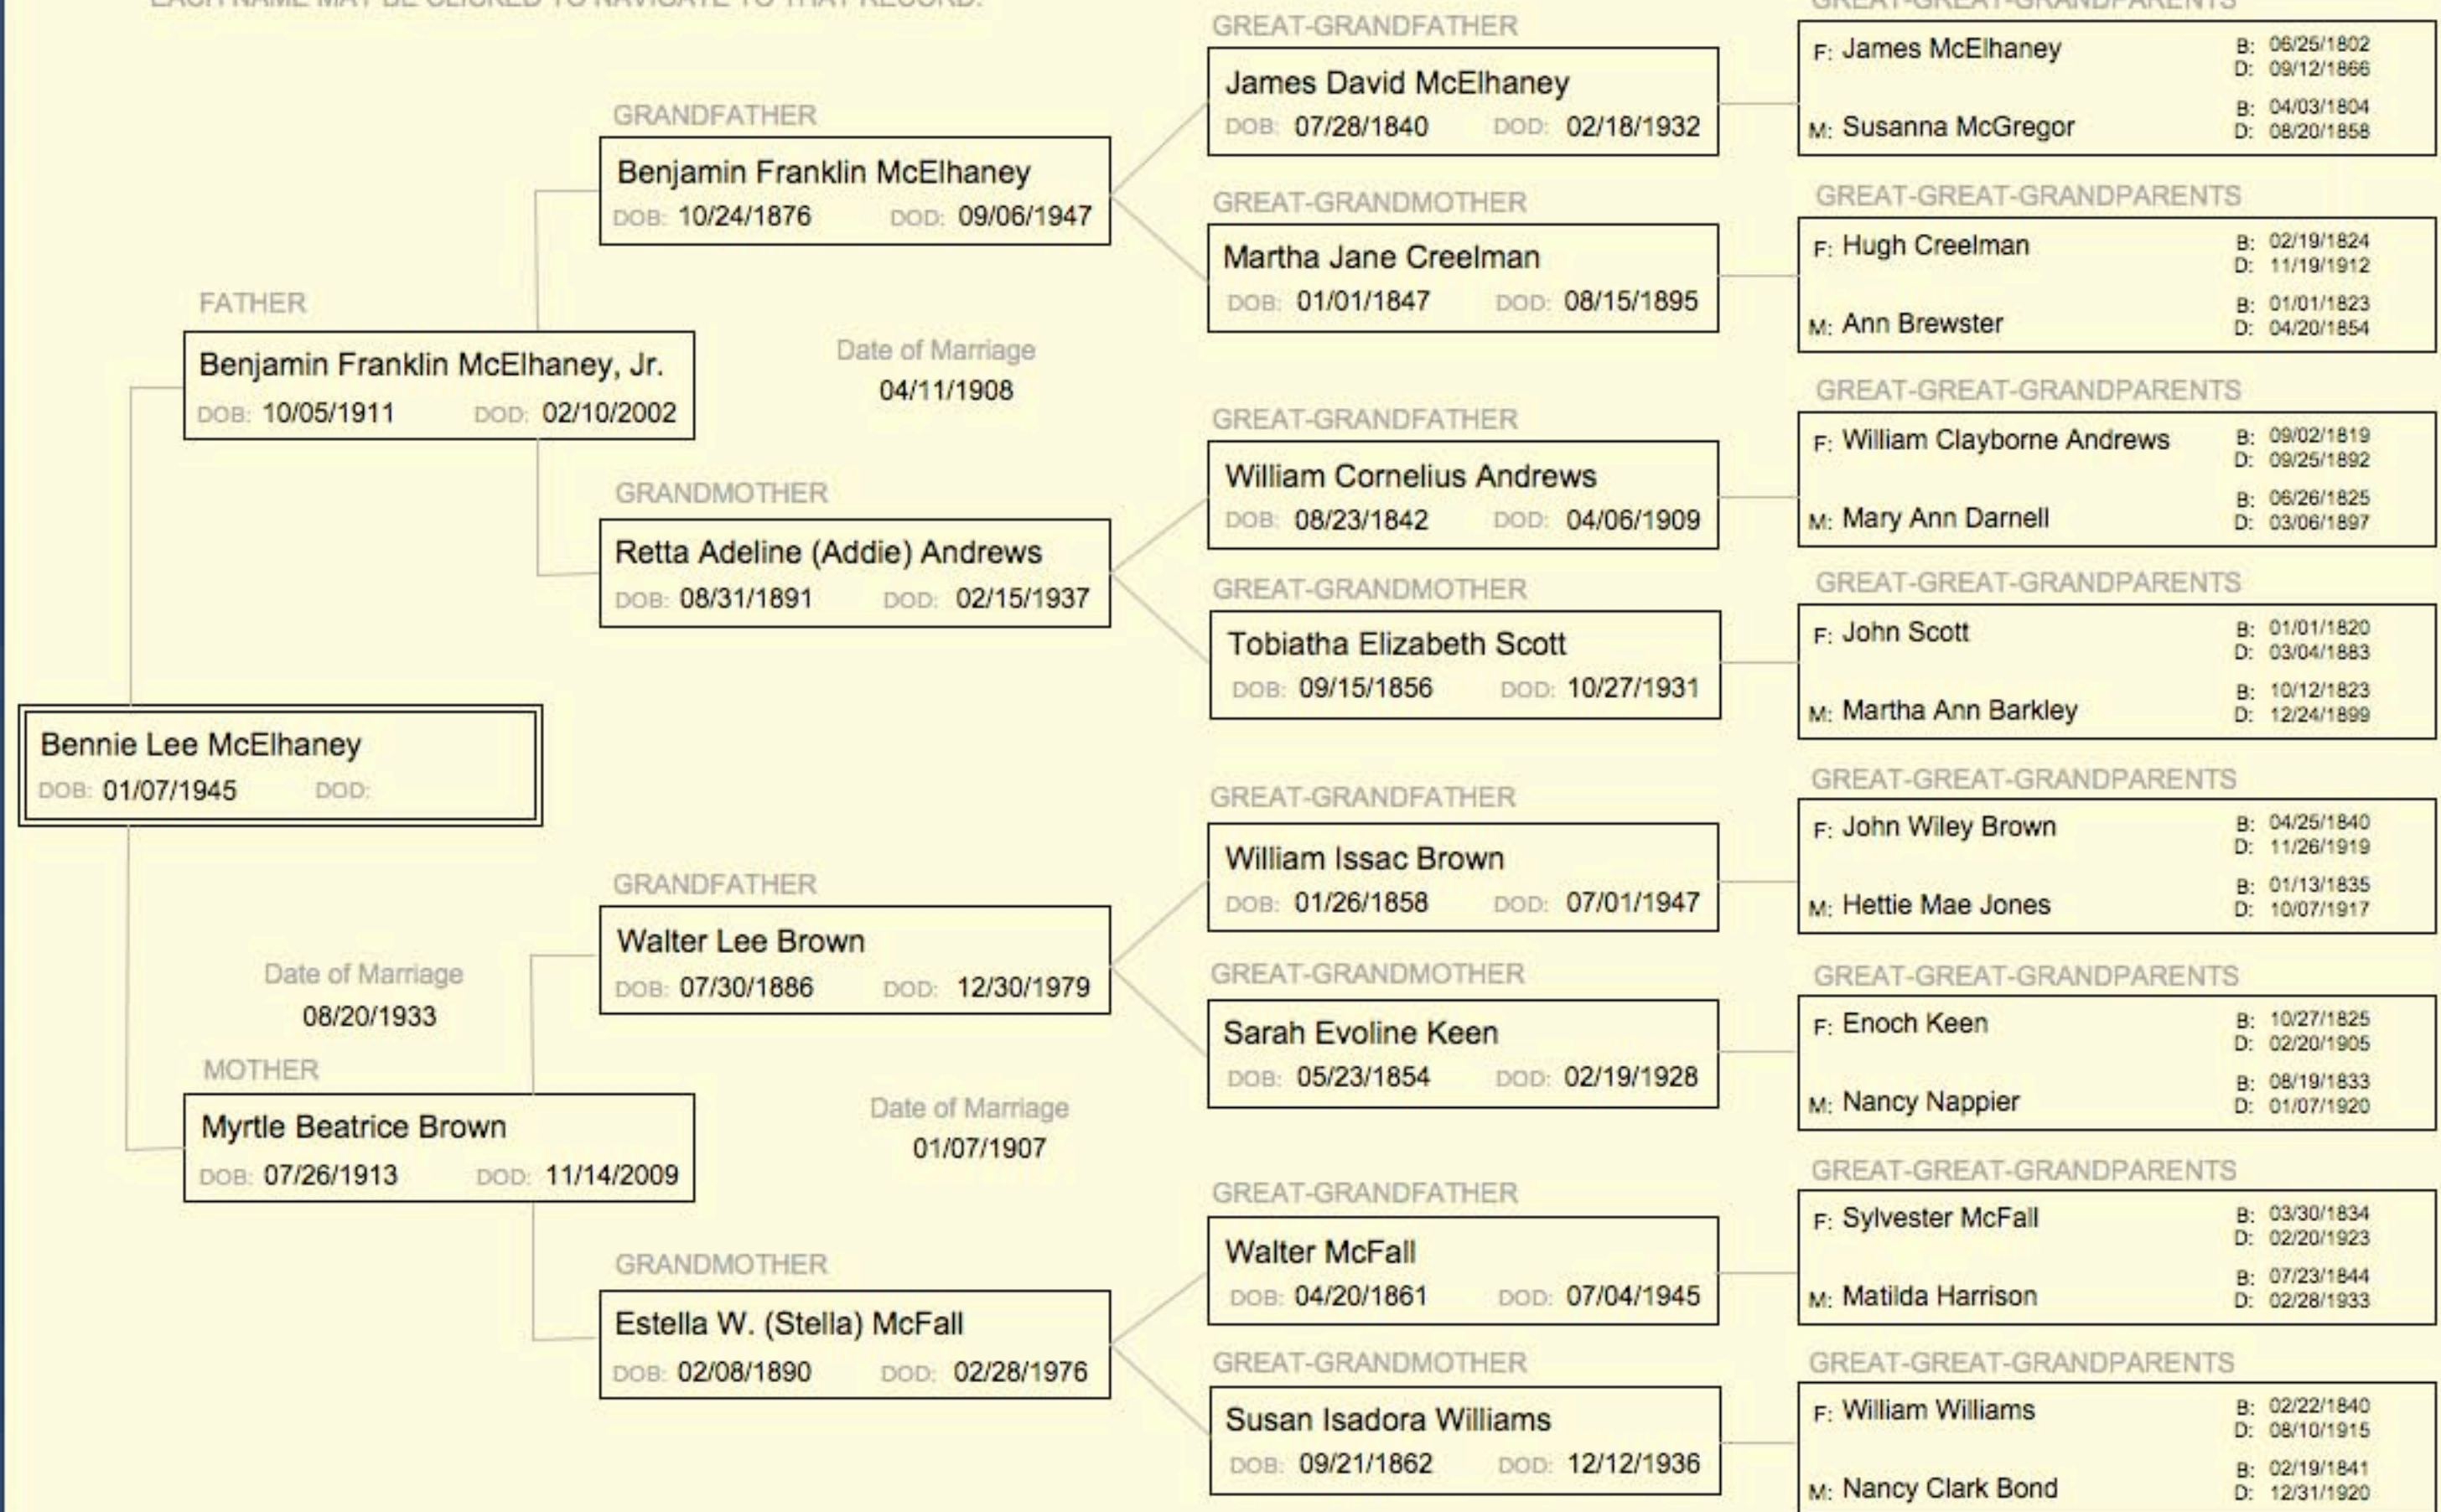

PATERNAL Family Tree

GRANDFATHER

GRANDMOTHER

GRANDFATHER

GRANDMOTHER

Benjamin Franklin McElhaney
10/24/1876   DOD: 09/06/1947
Derby, Sedgwick Co., Kansas

Retta Adeline (Addie)
08/31/1891   DOD: 02/15/1937
McKinney, Collin Co., Texas

Walter Lee Brown
07/30/1886   DOD: 12/30/1979
Seargent, Mississippi

Estella W. (Stella) McFall
02/08/1890   DOD: 02/28/1976
Kiawanee, IL

Date of Marriage
04/11/1908

Date of Marriage
01/07/1907

FATHER

MOTHER

Benjamin Franklin McElhaney, Jr.
10/05/1911   DOD: 02/10/2002
Goldsby, McClain Co., Oklahoma

Date of Marriage
08/20/1933

Myrtle Beatrice Brown
07/26/1913   DOD: 11/14/2009
Sayre, Oklahoma

Bennie Lee McElhaney
01/07/1945   DOD:
Purcell, Oklahoma

SPOUSE

Date of Marriage

☒ **Mesha Ruth Maloy**   03/08/1965

☐

☐

☐

☐

☐

DESCENDANTS

Name	Children	Mother	Date of Birth	Place of Birth	Date of Death
Benjamin Bryan McElhaney	2	Mesha Ruth Maloy	08/01/1966	Norman, OK	
John Robert McElhaney	1	Mesha Ruth Maloy	01/11/1971	Norman, OK	

← Pedigree Chart - 5 Generations

[Back to Individual](#)

EACH NAME MAY BE CLICKED TO NAVIGATE TO THAT RECORD.

PRINT